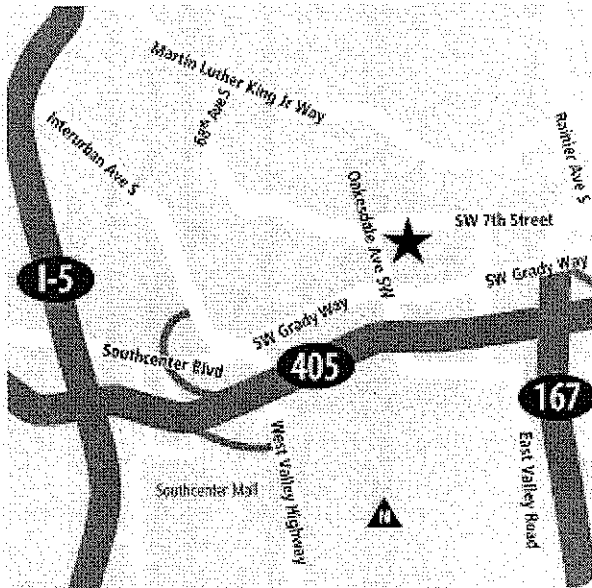

Driving Directions

Renton Office

800 Oakesdale Ave SW
Renton, WA 98057

Directions:

From I-5 or Hwy 518

1. Follow signs for Hwy 405 to Renton (near Southcenter).
2. Take the first exit (Exit 1) off of 405.
3. Turn Left from the offramp onto West Valley Hwy and move to the right lane, you will pass under Hwy 405.
4. Take the first Right onto SW Grady Way.
5. At the next light turn Left onto Oakesdale Ave SW.
6. Turn Right onto SW 7th St (Our building sits on the corner of Oakesdale and SW 7th St.).
7. Take the first entrance on your right. The main entrance and parking is to the right.

From Hwy 405 South/Bellevue

1. Take Exit 2B to merge onto WA-167 N toward Rainier Ave and move to the left.
2. Turn Left onto Grady Way.
3. At the third light, turn Right onto Oakesdale Ave SW.
4. Turn Right onto SW 7th St (Our building sits on the corner of Oakesdale and SW 7th St.).
5. Take the first entrance on your right. The main entrance and parking is to the right.

From Hwy 167

1. Hwy 167 ends at Grady Way in Renton and becomes Rainier Ave S.
2. Turn Left at the second light onto SW 7th Street.
3. The 800 building is approximately 1 mile down on your left at the end of 7th Street.
4. Turn left into the last driveway before Oakesdale.

Other Local Traffic Options

A number of local highways connect with us via Martin Luther King Jr Way, Grady Way and Rainier Ave and are